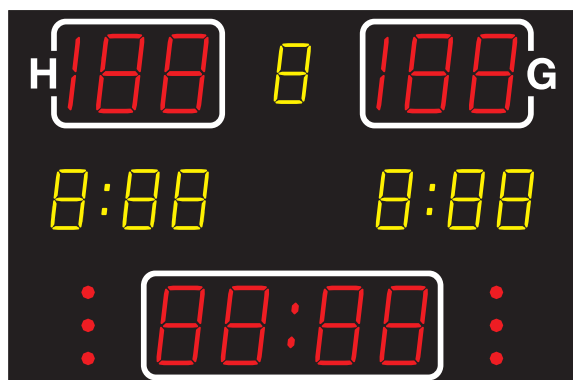

NAxx30

Multisport Scoreboard

Text lines for displaying team names or for advertising can be added to the top of most of our scoreboards.

NA2130

NA2630

NA3330

	NA2130	NA2630	NA3330
Team scores (199-199)	21 cm red	26 cm red	33 cm red
Period (9)	16 cm yellow	21 cm yellow	26 cm yellow
Game clock (99:59)	21 cm red	26 cm red	33 cm red
Time out	red dots	red dots	red dots
Penalty (9:59)	16 cm yellow	21 cm yellow	26 cm yellow
Team foul (9)	16 cm yellow	21 cm yellow	26 cm yellow
Dimensions [cm]	150 x 100 x 8	200 x 120 x 8	200 x 135 x 8
Weight [kg]	30	42	48
Readability [m]	120	150	200
Text line / Team names	Optional	Optional	Optional
Wireless	Yes	Yes	Yes
Wired	Optional	Optional	Optional
Indoor	Yes	Yes	Yes
Outdoor	Optional	Optional	Optional