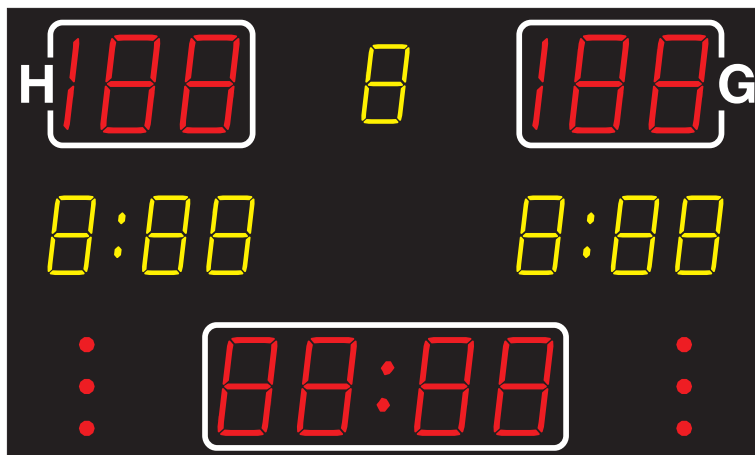

NAxx30

Multisport Scoreboard

Text lines for displaying team names or for advertising can be added to the top of most of our scoreboards.

NA2130

NA2630

NA3330

	NA2130	NA2630	NA3330
Team scores (199-199)	21 cm red	26 cm red	33 cm red
Period (9)	16 cm yellow	21 cm yellow	26 cm yellow
Game clock (99:59)	21 cm red	26 cm red	33 cm red
Time out	red dots	red dots	red dots
Penalty (9:59)	16 cm yellow	21 cm yellow	26 cm yellow
Team foul (9)	16 cm yellow	21 cm yellow	26 cm yellow
Dimensions [cm]	150 x 100 x 8	200 x 120 x 8	200 x 135 x 8
Weight [kg]	30	42	48
Readability [m]	120	150	200
Text line / Team names	Optional	Optional	Optional
Wireless	Yes	Yes	Yes
Wired	Optional	Optional	Optional
Indoor	Yes	Yes	Yes
Outdoor	Optional	Optional	Optional