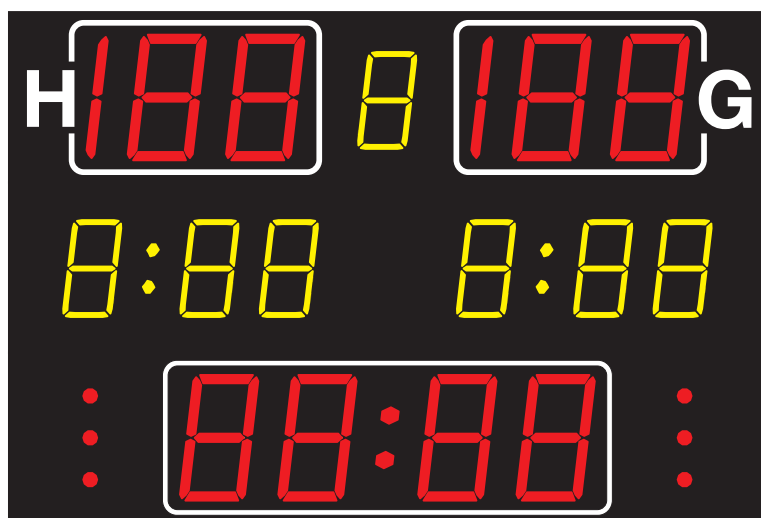

NAxx30

Multisport Scoreboard

Text lines for displaying team names or for advertising can be added to the top of most of our scoreboards.

NA2130

NA2630

NA3330

	NA2130	NA2630	NA3330
Team scores (199-199)	21 cm red	26 cm red	33 cm red
Period (9)	16 cm yellow	21 cm yellow	26 cm yellow
Game clock (99:59)	21 cm red	26 cm red	33 cm red
Time out	red dots	red dots	red dots
Penalty (9:59)	16 cm yellow	21 cm yellow	26 cm yellow
Team foul (9)	16 cm yellow	21 cm yellow	26 cm yellow
Dimensions [cm]	150 x 100 x 8	200 x 120 x 8	200 x 135 x 8
Weight [kg]	30	42	48
Readability [m]	120	150	200
Text line / Team names	Optional	Optional	Optional
Wireless	Yes	Yes	Yes
Wired	Optional	Optional	Optional
Indoor	Yes	Yes	Yes
Outdoor	Optional	Optional	Optional